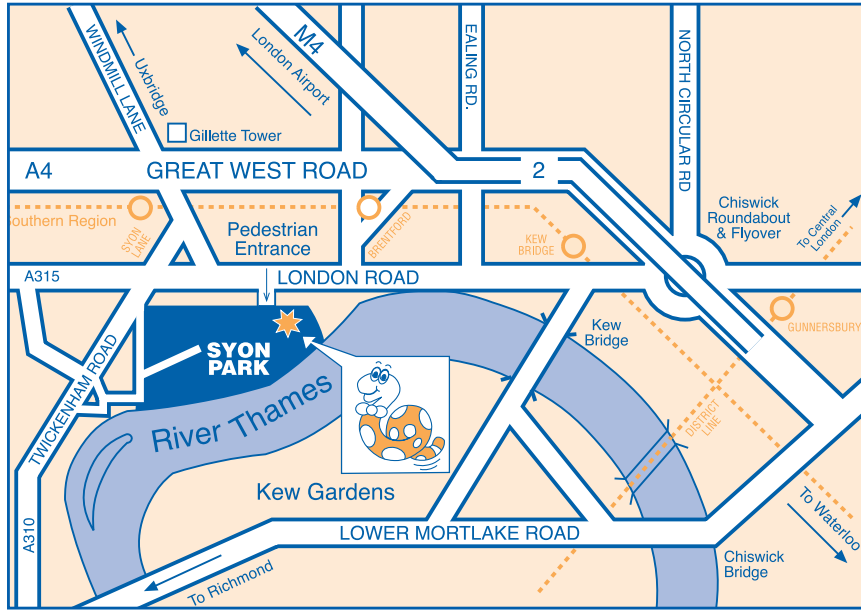

How to find us