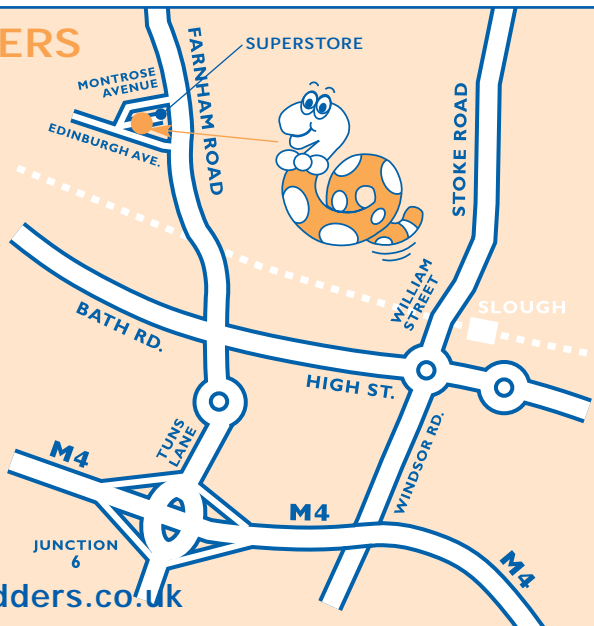

# How to find us

## SNAKES & LADDERS

448 Perth Ave,  
Slough Trading Estate,  
Slough SL1 4TS

**From the M4** - Exit at Junction 6 and follow the A355 to Slough. Turn left into Montrose Avenue (first left after Superstore) which leads into Perth Avenue.

**From the A4** - Follow the A355 to Slough as above.

**By public transport** - From Slough British Rail Station take the 4, 5 or 5A bus alighting at Superstore. Enter Montrose Avenue, turning left after Superstore car park.