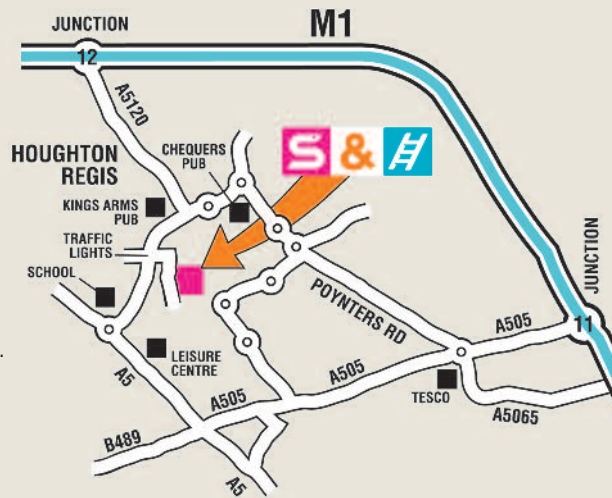

### Directions from M1 exiting at Junction 11

Turn right onto A505 to Dunstable. Turn right at Poynters roundabout, following sign to Houghton Regis. Go straight across the double roundabout. At the next roundabout, turn left, passing the Chequers pub on the corner. Proceed along the road past Morrisons on the left. At the traffic lights turn left into Townsend Farm Road and then right into Blackburn Road.

### Directions from M1 exiting at Junction 12

Turn onto the A5120 following signs to Dunstable. Proceed to the traffic lights at Houghton Regis. Turn right, passing the Kings Arms on the corner. Proceed along the road past Morrisons on the left. At the traffic lights, turn left into Townsend Farm Road and then right into Blackburn Road.