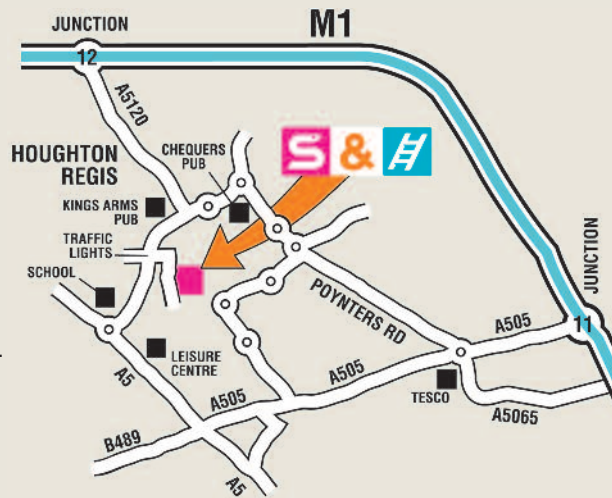

DUNSTABLE

Directions from M1 exiting at Junction 11

Turn right onto A505 to Dunstable. Turn right at Poynters roundabout, following sign to Houghton Regis. Go straight across the double roundabout. At the next roundabout, turn left, passing the Chequers pub on the corner. Proceed along the road past Morrisons on the left. At the traffic lights turn left into Townsend Farm Road and then right into Blackburn Road.

Directions from M1 exiting at Junction 12

Turn onto the A5120 following signs to Dunstable. Proceed to the traffic lights at Houghton Regis. Turn right, passing the Kings Arms on the corner. Proceed along the road past Morrisons on the left. At the traffic lights, turn left into Townsend Farm Road and then right into Blackburn Road.